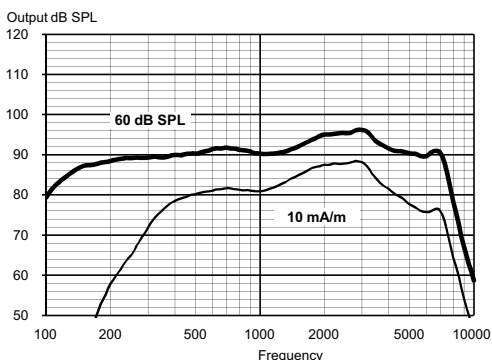

## MAXIMUM OUTPUT - EAR SIMULATOR

IEC 60118-0

## MAXIMUM OUTPUT - 2CC COUPLER

IEC 60118-7 / ANSI S3.22-2003

## OUTPUT - EAR SIMULATOR

IEC 60118-0

## OUTPUT - 2CC COUPLER

IEC 60118-7 / ANSI S3.22-2003

**Technical data** Typical data obtained through standard pure tone measurements.  
Hearing aid set to Compass Test mode 1, unless stated otherwise.  
Measured using a standard ITE coupler.