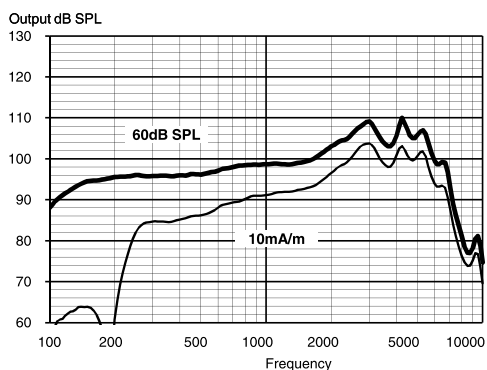

C2-9

MAXIMUM OUTPUT - EAR SIMULATOR

IEC 60118-0

MAXIMUM OUTPUT - 2CC COUPLER

IEC 60118-7 / ANSI S3.22-2003

OUTPUT - EAR SIMULATOR

IEC 60118-0

OUTPUT - 2CC COUPLER

IEC 60118-7 / ANSI S3.22-2003

Technical data Typical data obtained through standard pure tone measurements.
Hearing aid set to Compass Test mode 1, unless stated otherwise.
Measured using a normal hook and standard BTE coupler.