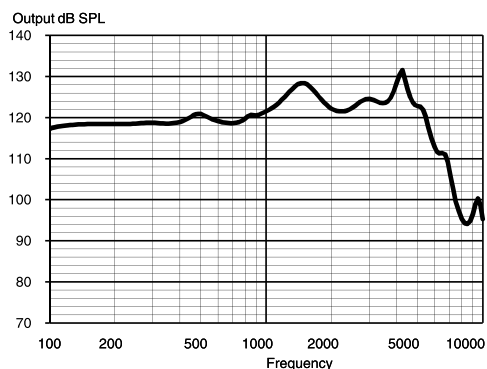

C2-9

MAXIMUM OUTPUT - EAR SIMULATOR

IEC 60118-0