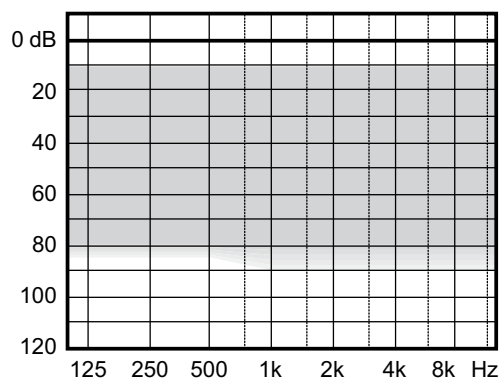

WIDEX CLEAR™220 MINI-BTE WITH **C-ISP**

The WIDEX CLEAR™220 mini-BTE model features the new C-ISP platform and unique Widex wireless technology.

Minimal to severe hearing losses

SUGGESTED FITTING RANGE

C-ISP PLATFORM

- WidexLink™
- InterEar
- EcoTech III
- Dynamic Integrator™
- 5 frequency bands
- 5 compression channels

MAIN SIGNAL PROCESSING FEATURES

- TruSound compression system with EDRC
- HD Locator™
- Noise reduction with SIS
- IE Feedback Cancelling
- Audibility Extender™