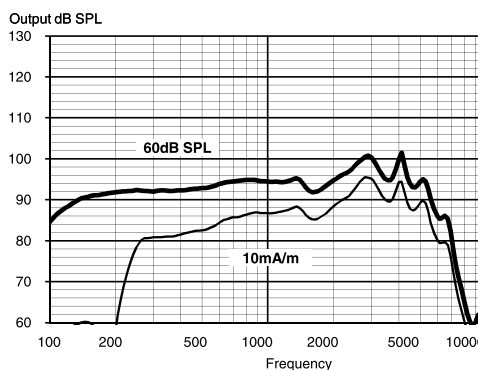

C2-9

MAXIMUM OUTPUT - EAR SIMULATOR

IEC 60118-0

MAXIMUM OUTPUT - 2CC COUPLER

IEC 60118-7 / ANSI S3.22-2003

OUTPUT - EAR SIMULATOR

IEC 60118-0

OUTPUT - 2CC COUPLER

IEC 60118-7 / ANSI S3.22-2003

Technical data Typical data obtained through standard pure tone measurements.
Hearing aid set to Compass Test mode 1, unless stated otherwise.
Measured using a normal hook and standard BTE coupler.