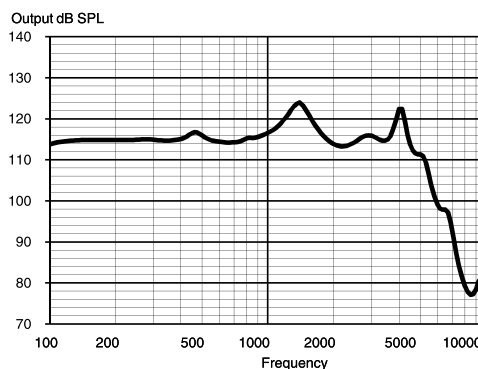

C2-9

MAXIMUM OUTPUT - EAR SIMULATOR

IEC 60118-0

MAXIMUM OUTPUT - 2CC COUPLER

IEC 60118-7 / ANSI S3.22-2003

OUTPUT - EAR SIMULATOR

IEC 60118-0

OUTPUT - 2CC COUPLER

IEC 60118-7 / ANSI S3.22-2003

Technical data Typical data obtained through standard pure tone measurements.
Hearing aid set to Compass Test mode 1, unless stated otherwise.
Measured using a normal hook and standard BTE coupler.