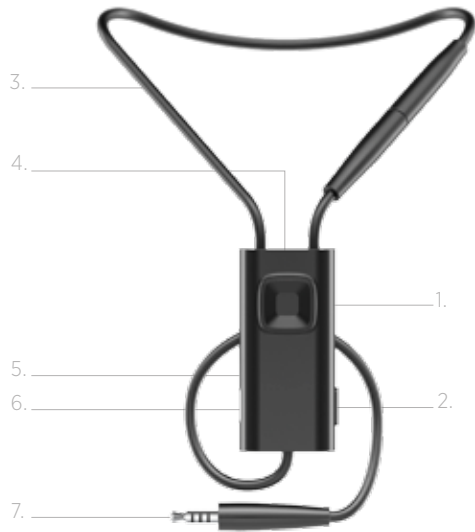

UNI-DEX

SIMPLE AND EASY TO USE

1. Push button/answer button
2. Room Off button
3. Neck loop
4. Microphone
5. Charging indicator
6. Charger connector
7. Jack plug

By choosing Widex hearing aids, you are choosing products from a company that has been WindMade certified. WindMade is the first global consumer label identifying companies that use wind power.

UNI-DEX

The UNI-DEX is a neck-worn **plug and play solution** for easy mobile phone use.

The in-built microphone in UNI-DEX allows you to **talk hands-free** when using a mobile or Skype via PC or tablet.

The UNI-DEX is **easy to use**. Simply plug the jack cable into your mobile phone or audio device, hang the UNI-DEX around your neck, and you are ready to start listening. Streaming starts automatically.