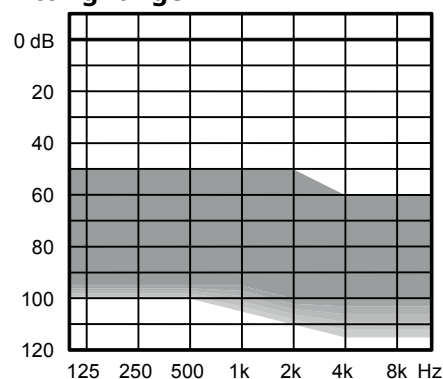

Effect RITE F2 (HP-RECEIVER)

Moderate to severe-to-profound hearing losses
E7/E6/E5/E4/E3/E2

Fitting range

Key Features	E7	E6	E5	E4	E3	E2
Processing and fine-tuning channels	15	12	10	6	6	4
Experience Level Manager	•	•	•	•	•	•
Programs	5	4	3	3	3	3
Automatic Adaptive Directionality channels	15	12	10	6	6	4
Volume Control II*	•	•	•	•	•	•
Programmable Push Button**	•	•	•	•	•	•
Ambient Noise Rejection II	•	•	•	•	•	•
Noise reduction	•	•	•	•	•	Minimal
Linked ZEN	•	•	•	•	•	•
Linear Frequency Transposition	•	•	•	•	•	•
Acoustic Situation Technology	11 (IE)	7 (IE)	4	3		
Impulse Noise Rejection II	•	•	•			
Speech Enhancer	II/Linked	Linked				
Real Ear Effect	•	•				
Wind Noise Control II	•					
High-frequency boost	•					
Connectivity						
Tcoil	•	•	•	•	•	•
2.4 GHz control (Android and iOS)	•	•	•	•	•	•
2.4 GHz streaming (iOS)	•	•	•	•	•	•
DEX assistive listening device compatibility	•	•	•	•	•	•
Accessories						
Coselgi App	•	•	•	•	•	•
Acoustic remote control App	•	•	•	•	•	•
COM-DEX App	•	•	•	•	•	•

*Via DEX and app **Programmable: Volume control II, program shift or a combination of the two

Colours

069/Summer Gold, 081/Tan Silk, 118/Tech Black, 119/Silver Grey, 121/Titanium Grey, 123/Autumn Beige

TECHNICAL DATA