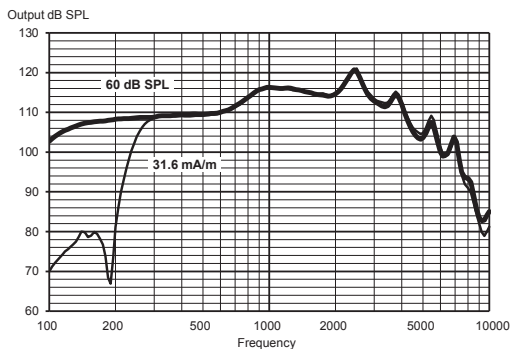

		EAR SIMULATOR IEC 60118-0:1983, + A1:1994	2CC COUPLER IEC 60118-0:2015, ANSI S3.22-2014
OSPL90	1600 Hz Peak Average	130 dB SPL 138 dB SPL 133 dB SPL	120 dB SPL 133 dB SPL 126 dB SPL
Acoustic output (Input 60 dB SPL)	1600 Hz Peak Average	115 dB SPL 121 dB SPL 113 dB SPL	105 dB SPL 112 dB SPL 109 dB SPL
Full-on gain (Input 50 dB SPL)	1600 Hz Peak Average	76 dB SPL 84 dB SPL 75 dB SPL	67 dB SPL 74 dB SPL 70 dB SPL
Telecoil output (Input 31.6 mA/m)		115 dB SPL 121 dB SPL 113 dB SPL	105 dB SPL 112 dB SPL 109 dB SPL
Acoustic Frequency range		100 Hz - 7300 Hz	100 Hz - 5800 Hz
Harmonic distortion (Input 70 dB SPL)	500 Hz 800 Hz 1600 Hz	<2% <2% <2%	<2% <2% <2%
Equivalent input noise		21 dB SPL	20 dB SPL
Battery current (stand by)		1.03 mA	1.03 mA
Battery current		1.10 mA	1.14 mA
Battery life / hours (Type 312 Zn-Air, 170 mAh)*		155 h	150 h
Mobile phone immunity (IEC 60118-13:2016, ANSI C63.19:2011)		IRIL: -18/-21/-13 dB SPL	U-rating: M4/T4

*Battery life in real-life situations depends among other things on the hearing aid features used, streaming time, and the quality of the battery used.

MAXIMUM OUTPUT - EAR SIMULATOR

MAXIMUM OUTPUT - 2CC COUPLER

OUTPUT - EAR SIMULATOR

OUTPUT - 2CC COUPLER