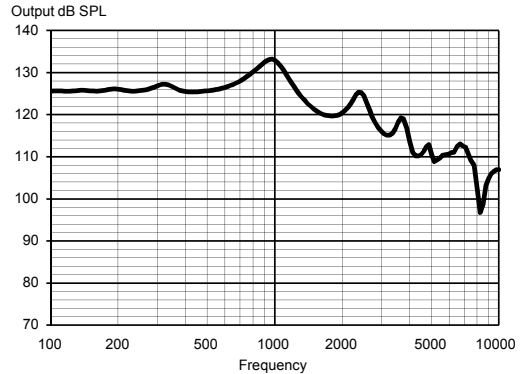

MAXIMUM OUTPUT - 2CC COUPLER