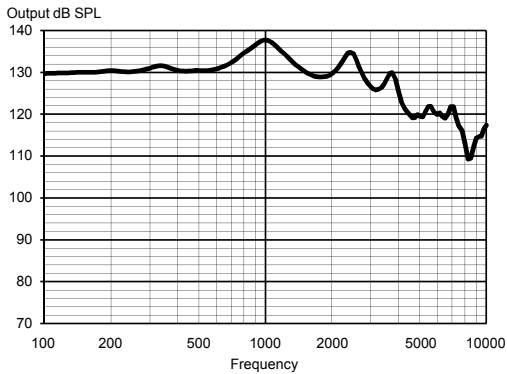

TECHNICAL DATA

		EAR SIMULATOR IEC 60118-0:1983, + A1:1994	2CC COUPLER IEC 60118-0:2015, ANSI S3.22-2014
OSPL90	1600 Hz Peak Average	130 dB SPL 138 dB SPL 133 dB SPL	120 dB SPL 133 dB SPL 126 dB SPL
Acoustic output (Input 60 dB SPL)	1600 Hz Peak Average	115 dB SPL 121 dB SPL 113 dB SPL	105 dB SPL 112 dB SPL 109 dB SPL
Full-on gain (Input 50 dB SPL)	1600 Hz Peak Average	76 dB SPL 84 dB SPL 75 dB SPL	67 dB SPL 74 dB SPL 70 dB SPL
Telecoil output (Input 31.6 mA/m)		115 dB SPL 121 dB SPL 113 dB SPL	105 dB SPL 112 dB SPL 109 dB SPL
Acoustic Frequency range		100 Hz - 7300 Hz	100 Hz - 5800 Hz
Harmonic distortion (Input 70 dB SPL)	500 Hz 800 Hz 1600 Hz	<2% <2% <2%	<2% <2% <2%
Equivalent input noise		21 dB SPL	20 dB SPL
Battery current (stand by)		1.03 mA	1.03 mA
Battery current		1.10 mA	1.14 mA
Battery life / hours (Type 312 Zn-Air, 170 mAh)*		155 h	150 h
Mobile phone immunity (IEC 60118-13:2016, ANSI C63.19:2011)		IRIL: -18/-21/-13 dB SPL	U-rating: M4/T4

*Battery life in real-life situations depends among other things on the hearing aid features used, streaming time, and the quality of the battery used.

MAXIMUM OUTPUT - EAR SIMULATOR