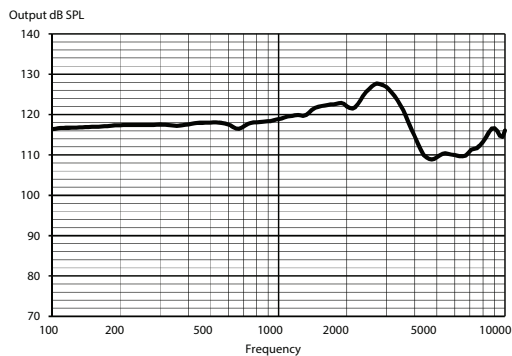

TECHNICAL DATA

		EAR SIMULATOR IEC 60118-0:1983, + A1:1994	2CC COUPLER IEC 60118-0:2015, ANSI S3.22-2014
OSPL90	1600 Hz Peak Average	122 dB SPL 128 dB SPL 120 dB SPL	113 dB SPL 117 dB SPL 114 dB SPL
Acoustic output (Input 60 dB SPL)	1600 Hz Peak Average	107 dB SPL 114 dB SPL 100 dB SPL	98 dB SPL 103 dB SPL 97 dB SPL
Full-on gain (Input 50 dB SPL)	1600 Hz Peak Average	67 dB SPL 69 dB SPL 64 dB SPL	58 dB SPL 61 dB SPL 57 dB SPL
Acoustic Frequency range		100 Hz - 10000 Hz	100 Hz - 9200 Hz
Harmonic distortion (Input 70 dB SPL)	500 Hz 800 Hz 1600 Hz	<2% <2% <2%	<2% <2% <2%
Equivalent input noise		19 dB SPL	20 dB SPL
Battery current (stand by)		1.18 mA	1.18 mA
Battery current		1.25 mA	1.28 mA
Battery life / hours (Type 312 Zn-Air, 170 mAh)*		40 h	40 h
Mobile phone immunity (IEC 60118-13:2016, ANSI C63.19:2011)		IRIL: -29/-26/-8 dB SPL	U-rating: M4

*Battery life in real-life situations depends among other things on the hearing aid features used, streaming time, and the quality of the battery used.

MAXIMUM OUTPUT - EAR SIMULATOR