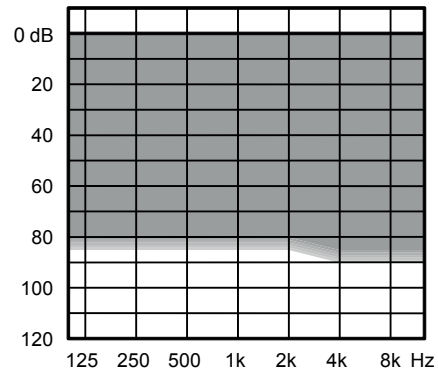

Mojo MINI RIC RECHARGEABLE (V.2 RIC M-RECEIVER)

Minimal to severe hearing losses
M7/M6/M5/M4/M3

Fitting range

Key Features	M7	M6	M5	M4	M3
Processing and fine-tuning channels	15	12	10	6	6
In-Situ Sound Optimisation	•	•	•	•	•
Experience Level Manager	•	•	•	•	•
Programs	5	4	3	3	3
Automatic Adaptive Directionality channels	15	12	10	6	6
Volume Control II*	•	•	•	•	•
Programmable Push Button**	•	•	•	•	•
Ambient Noise Rejection II	•	•	•	•	•
Noise reduction	•	•	•	•	•
Preference Log	•	•	•	•	•
Linked ZEN	•	•	•	•	•
Linear Frequency Transposition	•	•	•	•	•
Acoustic Situation Technology	11 (Linked)	7 (Linked)	4	3	
Impulse Noise Rejection II	•	•	•		
Automatic Adaptive Directionality	•	•	•		
Speech Enhancer II	II/Linked	Linked			
Real Ear Effect	•	•			
Wind Noise Control II	•				
High-frequency boost	•				
Connectivity					
2.4 GHz control (Android and iOS)	•	•	•	•	•
2.4 GHz audio streaming (iOS)	•	•	•	•	•
DEX assistive listening device compatibility	•	•	•	•	•
Accessories					
Mojo App	•	•	•	•	•
Acoustic remote control App	•	•	•	•	•
COM-DEX App	•	•	•	•	•

*Via DEX and app **Programmable: Volume control II, program shift or a combination of the two

Colours

114/Honey Blonde, 115/Chestnut Brown, 118/Tech Black, 119/Silver Grey, 120/Golden Brown, 121/Titanium Grey, 123/Autumn Beige