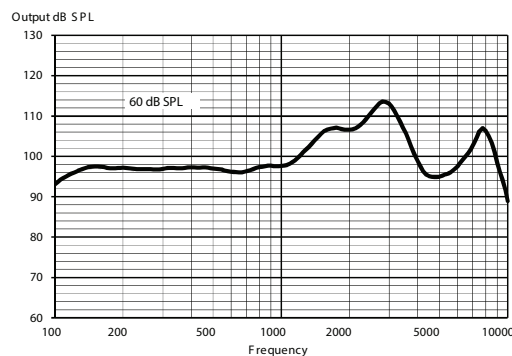

TECHNICAL DATA

		EAR SIMULATOR IEC 60118-0:1983, + A1:1994	2CC COUPLER IEC 60118-0:2015, ANSI S3.22-2014
OSPL90	1600 Hz Peak Average	122 dB SPL 128 dB SPL 120 dB SPL	113 dB SPL 117 dB SPL 114 dB SPL
Acoustic output (Input 60 dB SPL)	1600 Hz Peak Average	107 dB SPL 114 dB SPL 100 dB SPL	98 dB SPL 103 dB SPL 97 dB SPL
Full-on gain (Input 50 dB SPL)	1600 Hz Peak Average	67 dB SPL 69 dB SPL 64 dB SPL	58 dB SPL 61 dB SPL 57 dB SPL
Acoustic Frequency range		100 Hz - 10000 Hz	100 Hz - 9200 Hz
Harmonic distortion (Input 70 dB SPL)	500 Hz 800 Hz 1600 Hz	<2% <2% <2%	<2% <2% <2%
Equivalent input noise		19 dB SPL	20 dB SPL
Battery current (stand by)		1.18 mA	1.18 mA
Battery current		1.25 mA	1.28 mA
Battery life / hours (Type 312 Zn-Air, 170 mAh)*		40 h	40 h
Mobile phone immunity (IEC 60118-13:2016, ANSI C63.19:2011)		IRIL: -29/-26/-8 dB SPL	U-rating: M4

*Battery life in real-life situations depends among other things on the hearing aid features used, streaming time, and the quality of the battery used.

MAXIMUM OUTPUT - EAR SIMULATOR

MAXIMUM OUTPUT - 2CC COUPLER

OUTPUT - EAR SIMULATOR

OUTPUT - 2CC COUPLER