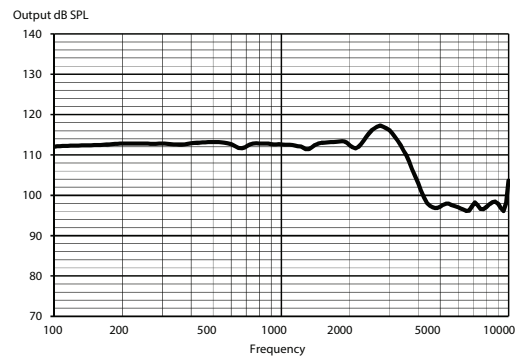

*Via DEX and app **Programmable: Volume control II, program shift or a combination of the two

Colours

114/Honey Blonde, 115/Chestnut Brown, 118/Tech Black, 119/Silver Grey, 120/Golden Brown, 121/Titanium Grey, 123/Autumn Beige

TECHNICAL DATA

		EAR SIMULATOR IEC 60118-0:1983, + A1:1994	2CC COUPLER IEC 60118-0:2015, ANSI S3.22-2014
OSPL90	1600 Hz Peak Average	122 dB SPL 128 dB SPL 120 dB SPL	113 dB SPL 117 dB SPL 114 dB SPL
Acoustic output (Input 60 dB SPL)	1600 Hz Peak Average	107 dB SPL 114 dB SPL 100 dB SPL	98 dB SPL 103 dB SPL 97 dB SPL
Full-on gain (Input 50 dB SPL)	1600 Hz Peak Average	67 dB SPL 69 dB SPL 64 dB SPL	58 dB SPL 61 dB SPL 57 dB SPL
Acoustic Frequency range		100 Hz - 10000 Hz	100 Hz - 9200 Hz
Harmonic distortion (Input 70 dB SPL)	500 Hz 800 Hz 1600 Hz	<2% <2% <2%	<2% <2% <2%
Equivalent input noise		19 dB SPL	20 dB SPL
Battery current (stand by)		1.18 mA	1.18 mA
Battery current		1.25 mA	1.28 mA
Battery life / hours (Type 312 Zn-Air, 170 mAh)*		40 h	40 h
Mobile phone immunity (IEC 60118-13:2016, ANSI C63.19:2011)		IRIL: -29/-26/-8 dB SPL	U-rating: M4

*Battery life in real-life situations depends among other things on the hearing aid features used, streaming time, and the quality of the battery used.

MAXIMUM OUTPUT - EAR SIMULATOR

MAXIMUM OUTPUT - 2CC COUPLER